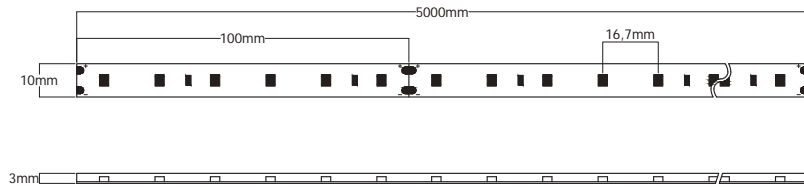

Protect IP54

14,2 W/m CRI > 80 R9 > 10 3 MacAdam steps

LED SMD 2835 60 LED/m 100 mm 5 m Needs Profile 24 V DC

CM14,2

Comet

CM14,2-23	● 2300K	1350 lm/m	95 lm/W
CM14,2-27	● 2700K	1430 lm/m	101 lm/W
CM14,2-30	○ 3000K	1440 lm/m	102 lm/W
CM14,2-40	○ 4000K	1560 lm/m	110 lm/W
CM14,2-60	○ 6000K	1620 lm/m	114 lm/W
CM14,2-AB	● Ambar Amber		
CM14,2-AZ	● Azul Blue		
CM14,2-RJ	● Rojo Red		
CM14,2-UV	● Ultravioleta Ultraviolet		
CM14,2-VD	● Verde Green		