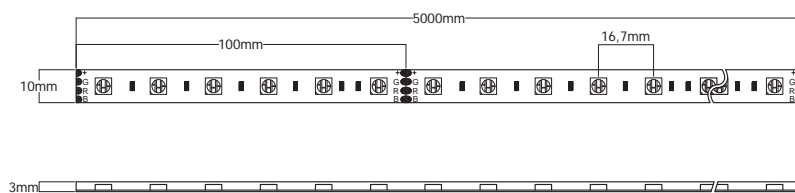

Protect IP54

BE7,2

Basic RGB

BE14,4

Basic RGB