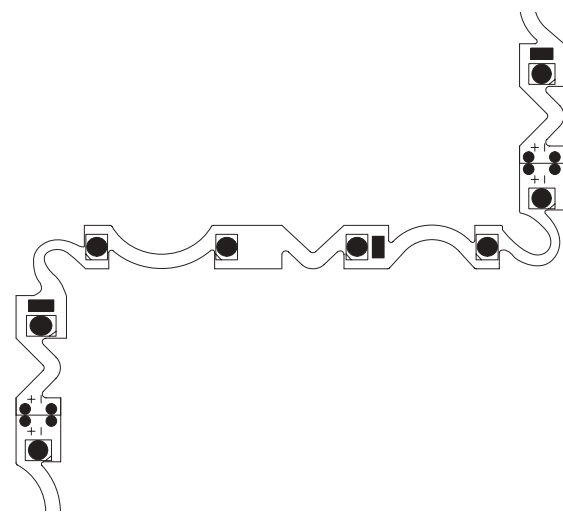

Snake

Adaptación perfecta a curvas muy pronunciadas o ángulos rectos, letras corpóreas y superficies no uniformes y/o con formas irregulares.

Perfect adaptation to very pronounced curves or right angles, corporeal letters and uneven surfaces and/or irregular shapes.