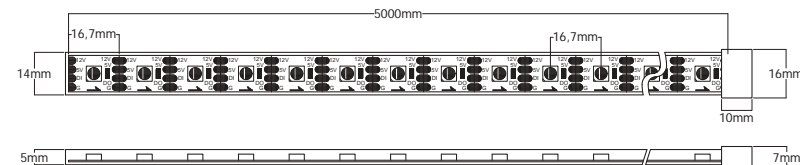

D-LX14,4

Digital Luxel Triple White
A + 2700K + 5500K

D-LX14,4-27-55-A Ambar Amber + 2700K + 5500K

*Tramo mínimo de 100,2mm
*Minimum section of 100,2mm