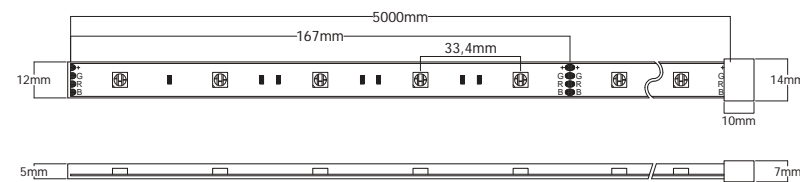

Waterproof IP67

7,2 W/m		LED SMD 5050	30 LED/m		167 mm
			24 V DC		

LX7,2

Luxel RGB

LX7,2-RGB

Waterproof IP67

19,2 W/m		LED SMD 5050	60 LED/m		100 mm	
		Needs Profile	24 V DC	NEW		

LX19,2