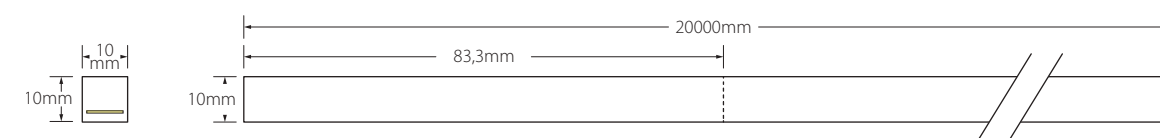

IP65 Conectores IP65

- **111206121** Conector IP65 de salida frontal con cable de 5m Front output connector IP65, wire lenght 5m
- **111206122** Conector IP65 de salida inferior con cable de 5m Bottom output connector IP65, wire lenght 5m
- **111206123** Conector IP65 de salida lateral derecha con cable de 5m Right output connector IP65, wire lenght 5m
- **111206124** Conector IP65 de salida lateral izquierda con cable de 5m Left output connector IP65, wire lenght 5m
- **110206120** Tapa IP65 End cap IP65