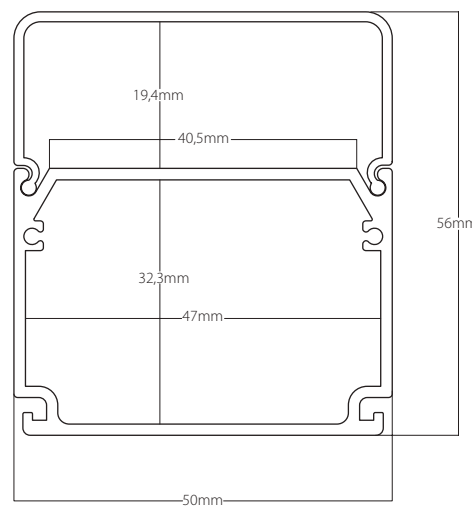

Superficie. Máx. 3x15W/m
Surface. Max. 3x15W/m

* No instalar tiras de LED superiores a 15W/m
Do not install LED strip upper than 15W/m

ST22

Star 22 - Multilínea
Star 22 - Multiline

E/SC 1:1