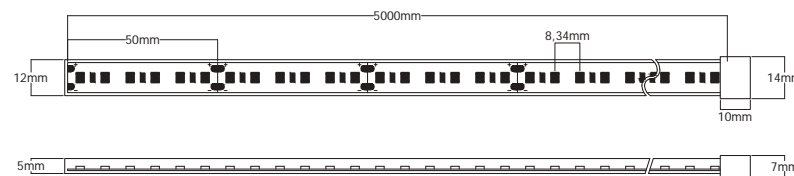

Waterproof IP67

28,8 W/m   CRI > 80   R9 > 10   3 MacAdam steps   LED SMD 2835

120 LED/m   50 mm   5 m   30 m   Needs Profile   24 V DC

LX28,8

Luxel

LX28,8-27	2700K	2855 lm/m	99 lm/W
LX28,8-30	3000K	2865 lm/m	100 lm/W
LX28,8-40	4000K	3115 lm/m	108 lm/W
LX28,8-60	6000K	3240 lm/m	113 lm/W

Waterproof IP67

38 W/m   CRI > 80   R9 > 10   3 MacAdam steps   LED SMD 2835

240 LED/m   25 mm   5 m   30 m   Needs Profile   24 V DC   NEW

LX38

Luxel

LX38-27	2700K	4262 lm/m	112 lm/W
LX38-40	4000K	4660 lm/m	123 lm/W
LX38-60	6000K	4965 lm/m	131 lm/W

33 W/m   CRI > 80   R9 > 10   3 MacAdam steps   LED SMD 2835

180 LED/m   33,3 mm   5 m   30 m   Needs Profile   24 V DC   NEW

LX33

Luxel

LX33-27	2700K	2923 lm/m	89 lm/W
LX33-40	4000K	3259 lm/m	99 lm/W
LX33-60	6000K	3461 lm/m	105 lm/W