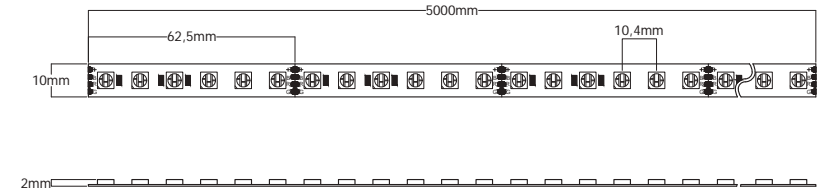

Inside IP20

19,2 W/m		LED SMD 3527	120 LED/m		50mm
			Needs Profile	24V DC	

TT19,2

Titan Double White
2400K + 6000K

19,2 W/m		LED SMD 5050	60 LED/m		100mm
			Needs Profile	24V DC	

TT19,2

Titan Perfect White
R+A+2700K+5500K

Inside IP20

23 W/m	7 Warranty Years	LED SMD 5050	96 LED/m			5m
		Needs Profile	24V DC	NEW		

TT23

Titan RGB

23 W/m	CRI > 90	7 Warranty Years	LED SMD 3535+2216	96 LED/m RGB 3535	96 LED/m 2300K 2216	96 LED/m 6000K 2216
			Needs Profile	24V DC	NEW	

TT23

Titan RGB Double White
RGB+2300K+6000K