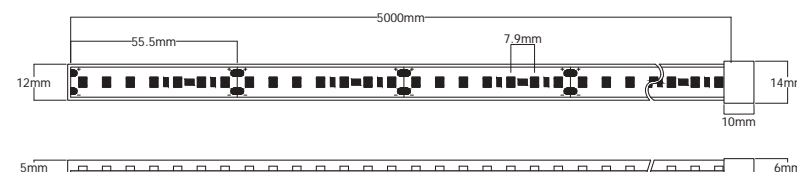

Waterproof IP67

Energy IP67

Sistema de alta intensidad lumínica y excelente uniformidad. Se trata del sistema más eficiente. Con rendimiento de 180 lm/w. Garantía de 5 años. LED strip of high luminous intensity and excellent uniformity. This is the most efficient system. With a performance of 180 lm/w. 5 years warranty.

180
lm/w

A++

3
MacAdam
steps

8
Warranty
Years

20
W/m

CRI > 80

R9 > 10

3
MacAdam
steps

LED SMD
2835

126
LED/m

55,5 mm

5 m

30 m

Needs
Profile

24 V
DC

EE20

Energy IP67

EE20-27	● 2700K	3520 lm/m	176 lm/W
EE20-40	○ 4000K	3600 lm/m	180 lm/W
EE20-60	● 6000K	3640 lm/m	182 lm/W