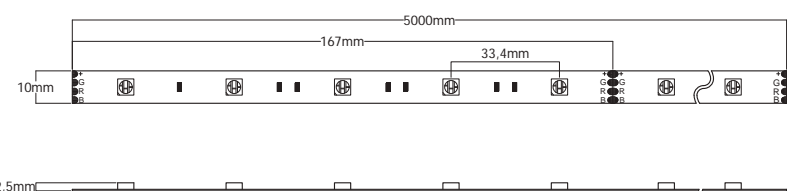

BS14,4

Basic RGB

BS14,4-RGB

RGB

7,2 W/m
 LED SMD 5050
 30 LED/m
 167 mm
 Needs Profile
 24 V DC
 3 n 1

BS7,2

Basic RGB

BS7,2-RGB RGB