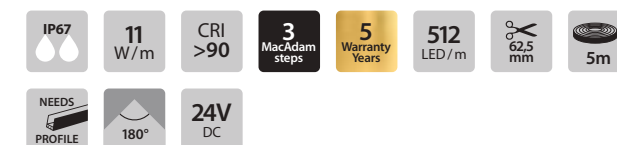

AE11

Anser Estanca 11W/m

AE11-27	● 2700K	800 lm/m	73 lm/W
AE11-30	● 3000K	841 lm/m	78 lm/W
AE11-40	● 4000K	941 lm/m	86 lm/W

Otras temperaturas y colores a consultar.
Please, consult for other temperatures and colours.