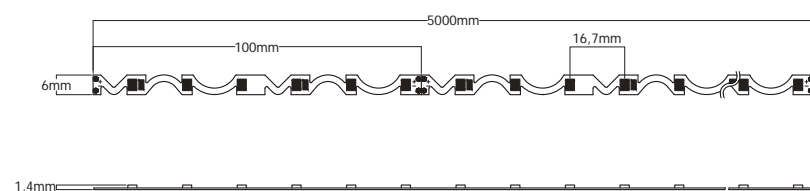

SN4,8

Snake

SN4,8-27	● 2700K	450 lm/m	94 lm/W
SN4,8-40	○ 4000K	470 lm/m	98 lm/W