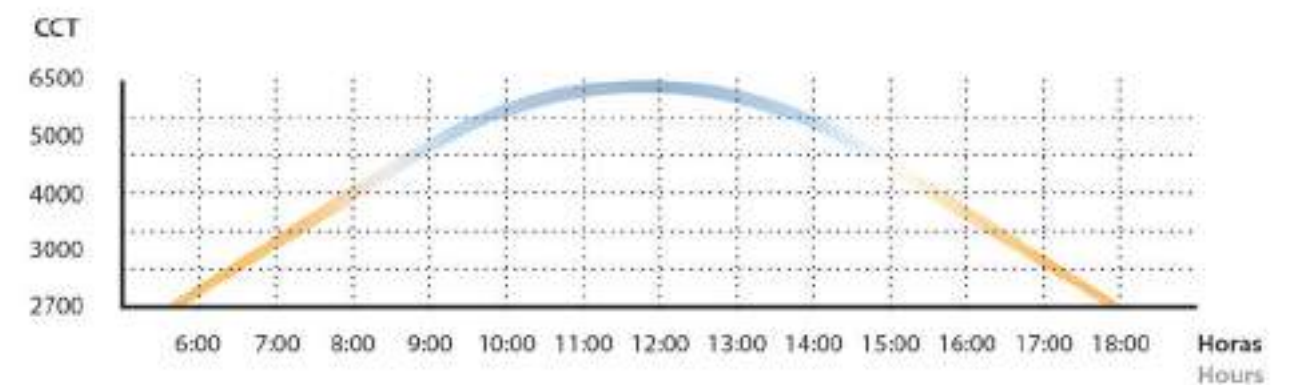

Circadian rhythm

For many years, the daily life cycle of human beings has been marked by the sun cycle. For this reason and even though currently most of our activities are carried out indoors, our active time passes when is day light and we sleep when it is night.

The colour temperature and the intensity of sunlight is changing during the day. Warm colour temperatures are suitable for relaxing moment and the cold ones for greatest activity moments. For this reason, it is important to make a good use of the LED, regulating it to get an appropriate CCT according to the activity or time of the day, avoiding alterations in our biological rhythms.

A consequence caused by the misuse of lighting would be to be exposed to cold light for more than 90 minutes, which the body would understand it as if it was daytime, stopping the release of melatonin (sleep hormone), and causing problems such as insomnia.

In Lluria we have several control systems and LED strips to reproduce the circadian rhythm accurately and with great light quality.