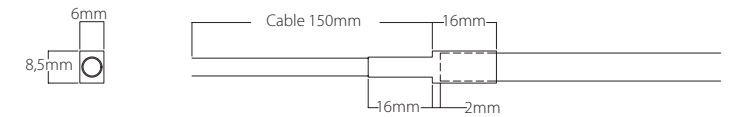

Accesorios Accessories

1210307	Clip sujeción metálico Metal mounting bracket
12203*	Kit (incluye 20 clips, 5 tapas y 5 tapas con salida frontal) Kit (includes 20 brackets, 5 end caps and 5 front output caps)
*Cada 5m de tira de LED incluye un Kit de fijación Each 5m LED Strip includes a Fixing Kit	

111203121
Tapa IP65 con salida frontal de cable
Front output cap IP65