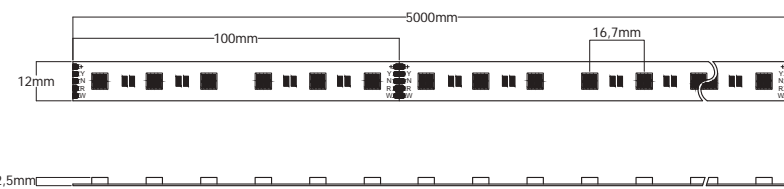

TT19,2-24-60 2400K + 6000K

19,2 W/m		LED SMD 5050	60 LED/m		100mm
			Needs Profile	24V DC	

TT19,2

Titan Perfect White
R+A+2700K+5500K

TT19,2-R-A-27-55 Rojo Red + Ambar Amber + 2700K+ 5500K

Inside IP20

23 W/m	7 Warranty Years	LED SMD 5050	96 LED/m			5m
		Needs Profile	24V DC	NEW		