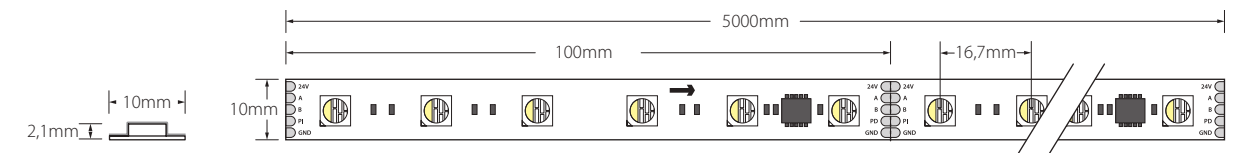

D-AP16-RGB-27 RGB + 2700K

Otras temperaturas y colores a consultar.
Please, consult for other temperatures and colours.

IM Clínic - Instituto de Cirugía Plástica Dr. Iván Mañero, Sant Cugat.
Fotógrafo: Xavier Valls.
Cliente: Calsi.