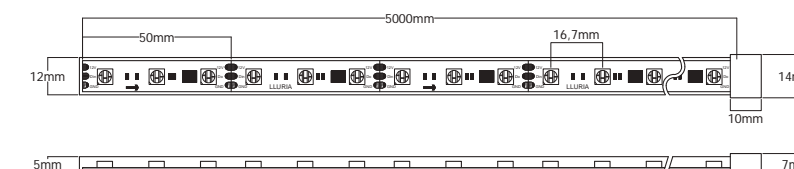

Waterproof IP67

Digital IP67

Sistema de Iluminación Lineal Digital IP67 con diferentes grados Kelvin y colores.

Digital Linear Lighting System IP67 with different Kelvin degrees and colors.

Posibilidad de otros voltajes
Other voltages are available

14,4 W/m	CRI > 80	3 MacAdam steps	LED SMD 5050	IC WS2811	60 LED/m
3 LED/px	20 px/m	50 mm	5 m	Needs Profile	12 V DC

D-LX14,4

Digital Luxel 2700K

D-LX14,4-27	● 2700K	910 lm/m	64 lm/W
D-LX14,4-40	○ 4000K	960 lm/m	67 lm/W

Waterproof IP67

D-LX14,4

Digital Luxel RGB

14,4 W/m	LED SMD 5050	IC WS2811	60 LED/m	3 LED/px	20 px/m
50 mm	5 m	3 n 1	Needs Profile	12 V DC	

D-LX14,4-RGB

Pura Brasa- Pineda de Mar
by Vié Il·luminació