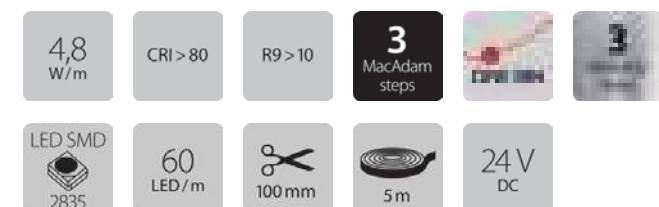

Snake

Adaptación perfecta a curvas muy pronunciadas o ángulos rectos, letras corpóreas y superficies no uniformes y/o con formas irregulares.

Perfect adaptation to very pronounced curves or right angles, corporeal letters and uneven surfaces and/or irregular shapes.