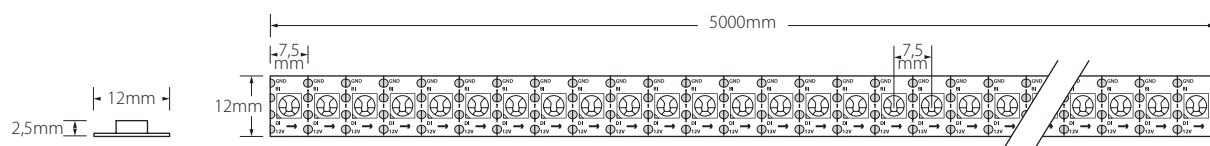

D-TT36-RGB

En caso de fallo de un píxel, el resto de los píxeles siguen funcionando.
In case of the failure of one pixel, the other pixels will continue to operate.