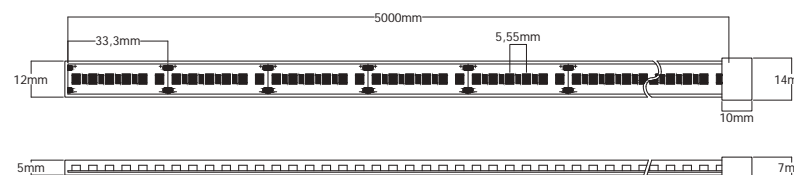

Waterproof IP67

28,8 W/m   CRI > 80   R9 > 10   3 MacAdam steps   LED SMD 2835

120 LED/m   50 mm   5 m   30 m   Needs Profile   24 V DC

LX28,8

Luxel

LX28,8-27	2700K	2855 lm/m	99 lm/W
LX28,8-30	3000K	2865 lm/m	100 lm/W
LX28,8-40	4000K	3115 lm/m	108 lm/W
LX28,8-60	6000K	3240 lm/m	113 lm/W

Waterproof IP67

38 W/m   CRI > 80   R9 > 10   3 MacAdam steps   LED SMD 2835

240 LED/m   25 mm   5 m   30 m   Needs Profile   24 V DC   NEW

LX38

Luxel

LX38-27	2700K	4262 lm/m	112 lm/W
LX38-40	4000K	4660 lm/m	123 lm/W
LX38-60	6000K	4965 lm/m	131 lm/W

33 W/m   CRI > 80   R9 > 10   3 MacAdam steps   LED SMD 2835

180 LED/m   33,3 mm   5 m   30 m   Needs Profile   24 V DC   NEW

LX33

Luxel

LX33-27	2700K	2923 lm/m	89 lm/W
LX33-40	4000K	3259 lm/m	99 lm/W
LX33-60	6000K	3461 lm/m	105 lm/W