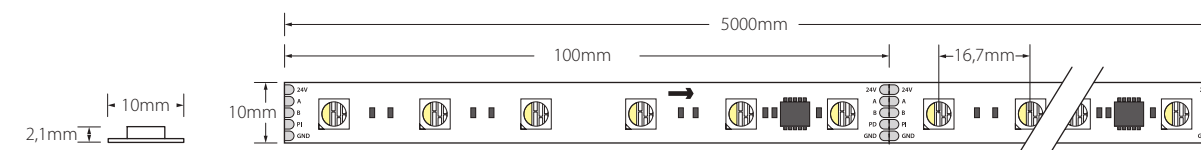

D-CY16-RGB-27

Otras temperaturas y colores a consultar.
Please, consult for other temperatures and colours.