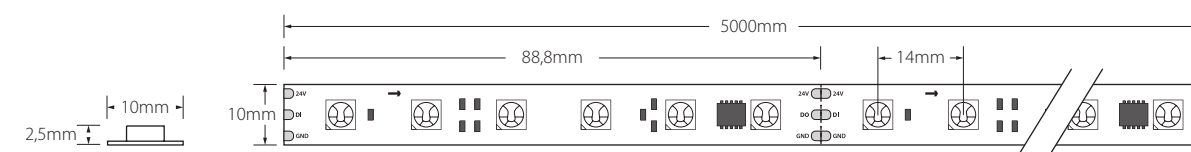

Digital IP20

Descubre las novedades en el Sistema de Iluminación Lineal Digital IP20. Estos modelos de tiras de LED disponen de nuevas potencias, más definición y distintas temperaturas de color, RGB y RGB White. Discover the latest in the Digital IP20 Linear Lighting System. These LED strip models have new power capacities, greater definition and different colour temperatures, RGB and RGB White. .

Digital Titan 11
Digital Cygnus (DMX) 13

Digital Titan IP20

Nuevas mejoras para el modelo Digital Titan y actualizaciones técnicas con la integración de los chips GS8208, WS2815B, UCS1903 y SK6812 que mejoran la definición y la eficiencia de las tiras de LED. Nuevas potencias incorporadas de hasta 36W/m y definiciones de hasta 1px/LED y 144 LED/m. New improvements for the Digital Titan model and technical updates with the incorporation of the GS8208, WS2815B, UCS1903 and SK6812 chips, which improve the definition and efficiency of the LED strips. New power capacities of up to 36W/m and definitions of up to 1px/LED and 144 LED/m.

D-TT14,2

Digital Titan 14,2W/m RGB

D-TT14,2-RGB

En caso de fallo de un píxel, el resto de los píxeles siguen funcionando.
In case of the failure of one pixel, the other pixels will continue to operate.

D-TT17,3

Digital Titan 17,3W/m RGB

D-TT17,3-RGB