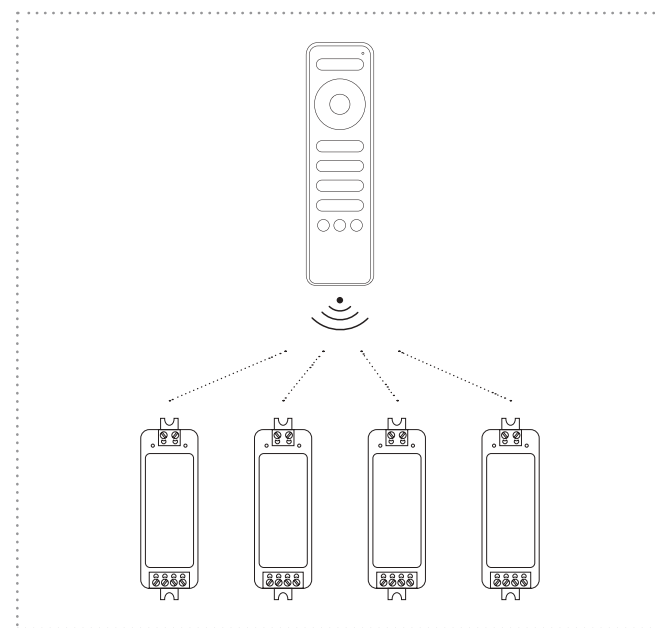

RCR-1-4

Dimmer 1 canal 4 zonas
1 channel dimmer 4 zones

RCR-1-4	*RC-1-4 Mando a distancia Remote control *RE-1-6,5A Receptor Receiver	139 x 36 x 11mm 33 x 97 x 18mm

Dimmer **via radio**. Permite grabar 3 niveles de intensidad. Selector de intensidad. Conserva memoria de estado y posición. Permite enlazar más de un receptor por mando. Permite controlar hasta **4 zonas** de forma independiente. Incluye soporte con imán para mando a distancia. Alcance 20m.

Wireless dimmer. Selector of intensity. It allows to record 3 intensity levels. Preserves state and position memory. It allows to links more than one receiver by remote control. It allows to control up to **4 zones** independently. Includes support with magnet for remote control. Remote distance 20m.

*Estos componentes se pueden adquirir por separado
*These components can be purchased separately

Accesorios Accessories

RP-DMR-150	Repetidor Repeater	125 x 50 x 25mm	Pag. 329
RP-DMR-360	Repetidor Repeater	87 x 21 x 8,5mm	Pag. 329

12V DC 1 x 78W
24V DC 1 x 156W

Puede controlar todos los receptores que estén en un rango de 20m
Can control all receivers that are in a range of 20m

DMR-75

Dimmer 1 canal
1 channel dimmer

DMR-75	Dimmer 1 canal 1 channel dimmer	125 x 50 x 25mm

Dimmer. Funciona con **pulsador** libre de carga (no incluido). Conserva memoria de estado y posición.
Dimmer. It works with **push-button** without charge (not included). Preserves state and position memory.

Accesorios Accessories

RP-DMR-150	Repetidor Repeater	125 x 50 x 25mm	Pag. 329
RP-DMR-360	Repetidor Repeater	87 x 21 x 8,5mm	Pag. 329

12V DC 1 x 75W
24V DC 1 x 150W

DMR-150

Dimmer 1 canal
1 channel dimmer

DMR-150	Dimmer 1 canal 1 channel dimmer	117 x 80 x 45mm