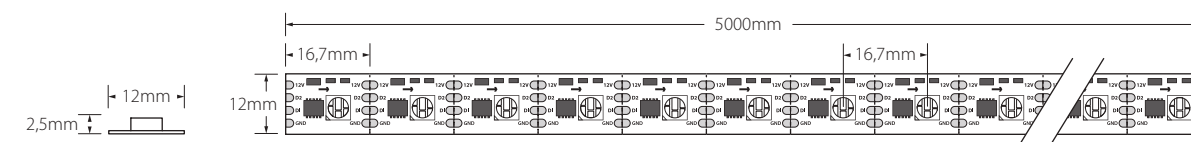

Digital IP20

Descubre las novedades en el Sistema de Iluminación Lineal Digital IP20. Estos modelos de tiras de LED disponen de nuevas potencias, más definición y distintas temperaturas de color, RGB y RGB White. Discover the latest in the Digital IP20 Linear Lighting System. These LED strip models have new power capacities, greater definition and different colour temperatures, RGB and RGB White. .

Digital Titan 11
Digital Cygnus (DMX) 13

Digital Titan IP20

Nuevas mejoras para el modelo Digital Titan y actualizaciones técnicas con la integración de los chips GS8208, WS2815B, UCS1903 y SK6812 que mejoran la definición y la eficiencia de las tiras de LED. Nuevas potencias incorporadas de hasta 36W/m y definiciones de hasta 1px/LED y 144 LED/m. New improvements for the Digital Titan model and technical updates with the incorporation of the GS8208, WS2815B, UCS1903 and SK6812 chips, which improve the definition and efficiency of the LED strips. New power capacities of up to 36W/m and definitions of up to 1px/LED and 144 LED/m.

D-TT14,2

Digital Titan 14,2W/m RGB

D-TT14,2-RGB

En caso de fallo de un píxel, el resto de los píxeles siguen funcionando.
In case of the failure of one pixel, the other pixels will continue to operate.

D-TT17,3

Digital Titan 17,3W/m RGB

D-TT17,3-RGB