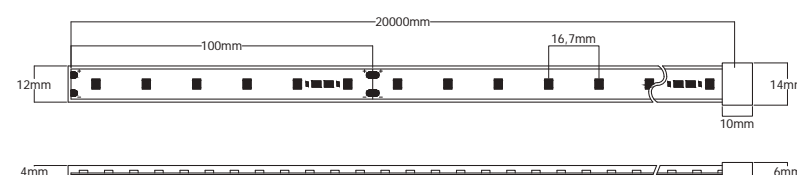

Water Resistant IP65

Kasiopea

Sistema de Iluminación Lineal LED flexible de uso interior y exterior.

20 metros alimentados desde un solo extremo. Emisión

lumínica constante en toda su longitud. Garantía de 5 años.

Flexible Linear LED Lighting System for indoor and outdoor use.

20 meters fed from a single end without light intensity drop.

Uniform light emission in all its length. 5 years warranty.

KE7

Kasiopea IP65

KE7-30	○ 3000K	595 lm/m	85 lm/W
KE7-40	○ 4000K	630 lm/m	90 lm/W