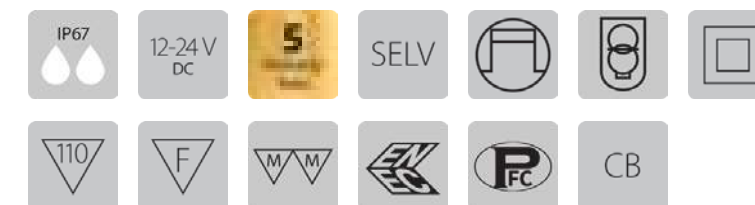

PWM

Regulable con PWM
PWM Dimmable