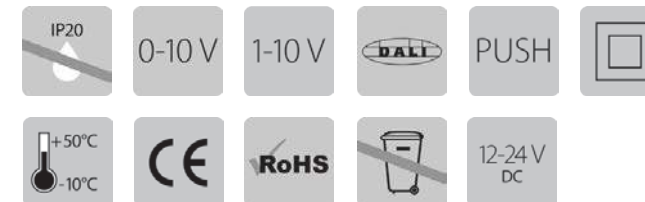

DMR-DA Convertidor 1 canal
1 channel converter 156 x 51,5 x 25,5mm

DMR-DA

Convertidor 1 canal
1 channel converter