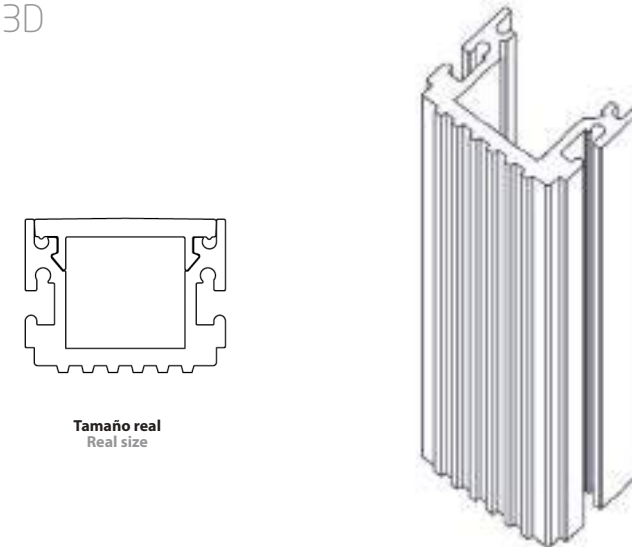

Innovación: siempre un paso por delante Innovation: always one step ahead

La investigación y la mejora continua son la clave para estar a la vanguardia del sector.

El equipo de ingenieros y diseñadores de Lluria investiga constantemente para mejorar e innovar con el desarrollo de productos y sistemas.

Esto hace que Lluria cada vez tenga en su catálogo más producto desarrollado por nosotros y que podamos hacer personalizaciones del producto para proyectos especiales con necesidades específicas.

Para el desarrollo del producto nos apoyamos en programas de diseño y modelado en tres dimensiones. Con la impresora 3D realizamos los prototipos, lo que nos permite optimizar el tiempo de desarrollo.

Research and continuous improvement are the key of being at the forefront of the sector.

Lluria's team of engineers and designers constantly researches to improve and innovate with the development of products and systems.

This makes Lluria to increase even more self-developed product in its catalogue and that we can make customizations of the product for special projects with specific needs.

In the development of the product we use programs of design and modelling in three dimensions. With the 3D printer we make the prototypes, which allows us to optimize the development time.

Boceto, primera idea Sketch, first idea

Plano Drawing

3D 3D

Prototipo Prototype