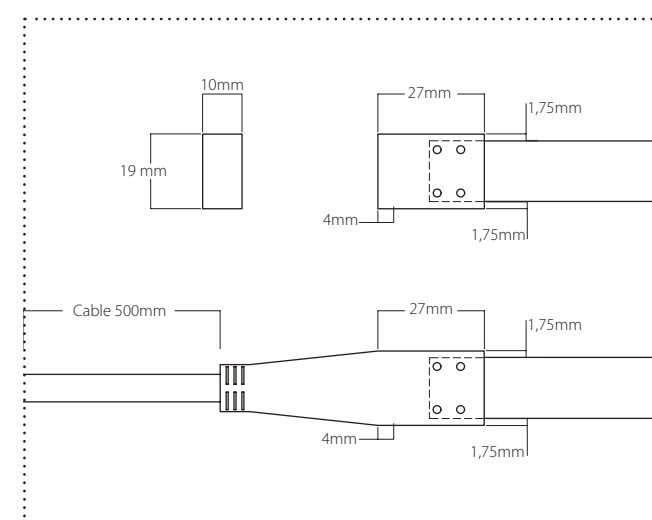

CONECTORES EN ROLLOS DE 50M CONNECTORS IN ROLLS OF 50M