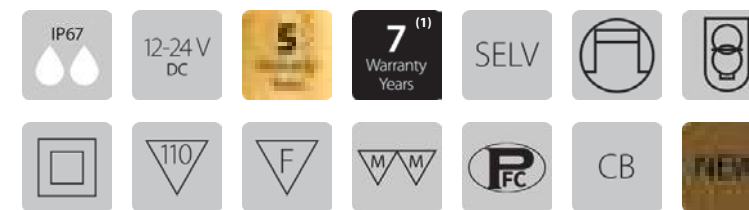

Fuentes de alimentación

Power supplies

FAW

Estanca Premium
Waterproof Premium