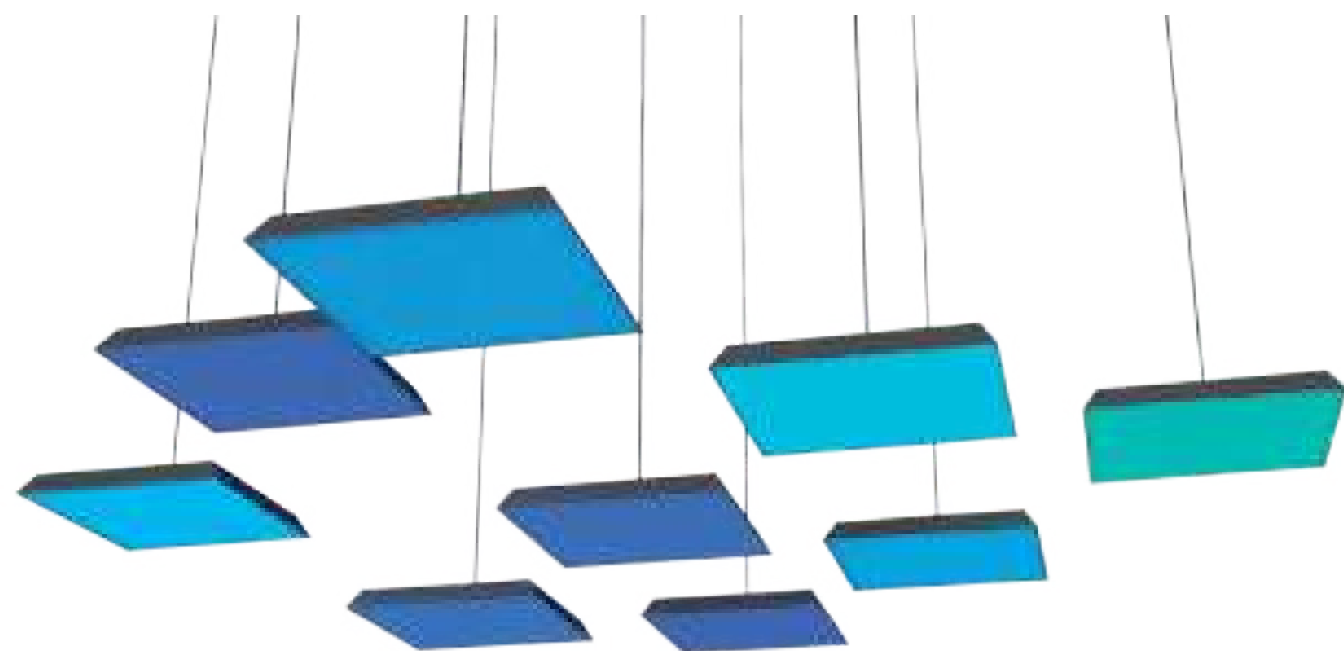

Tesella

TES-D-TT14,4	72W	Panel con LED digital RGB, 60x60 Panel with RGB digital LED, 60x60
TES-D-TT14,4-T	72W	Panel de superficie con LED digital RGB, 60x60 Surface panel with RGB digital LED, 60x60
TES-D-TT14,4-S	72W	Panel para suspensión con LED digital RGB, 60x60 Pendant panel with RGB digital LED, 60x60
TES-D-MO14,4	72W	Panel con LED digital blanco 2700K, 60x60 Panel with white digital LED 2700K, 60x60
TES-D-MO14,4-T	72W	Panel de superficie con LED digital blanco 2700K, 60x60 Surface panel with white digital LED 2700K, 60x60
TES-D-MO14,4-S	72W	Panel para suspensión con LED digital blanco 2700K, 60x60 Pendant panel with white digital LED 2700K, 60x60