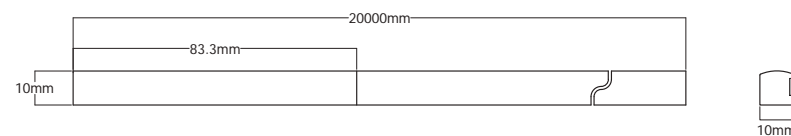

Mini LED neon flex of uniform light without visible points, allowing for curved installations. 3 years warranty

Conector y tapa resinados
Resin connector and end cap

LY4,5

Lynx

LY4,5-30	○ 3000K	190 lm/m	42 lm/W
LY4,5-40	○ 4000K	220 lm/m	49 lm/W