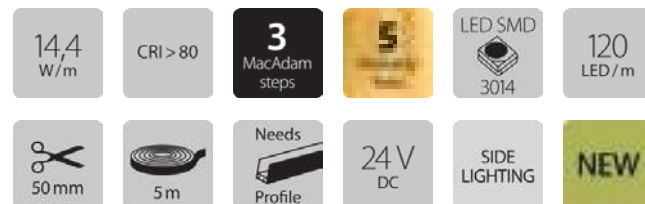

*Compatible con perfil ST0 ver tabla interior de la portada.
Compatible with profile ST0 see interior cover table.

SW14,4

Side Way