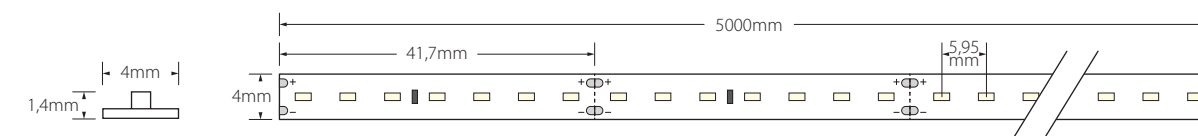

MI10-23	● 2300K	820 lm/m	82 lm/W
MI10-27	● 2700K	850 lm/m	85 lm/W
MI10-30*	○ 3000K	870 lm/m	87 lm/W
MI10-40*	○ 4000K	960 lm/m	96 lm/W

* Productos del catálogo Iluminación Natural.
Products from the Natural Lighting catalogue.
Otras temperaturas y colores a consultar.
Please, consult for other temperatures and colours.