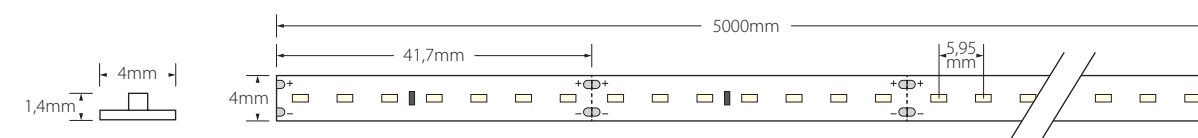

MI4,8-23	● 2300K	350 lm/m	73 lm/W
MI4,8-27	● 2700K	427 lm/m	89 lm/W
MI4,8-30	○ 3000K	437 lm/m	91 lm/W
MI4,8-40	○ 4000K	490 lm/m	102 lm/W

Otras temperaturas y colores a consultar.
Please, consult for other temperatures and colours.