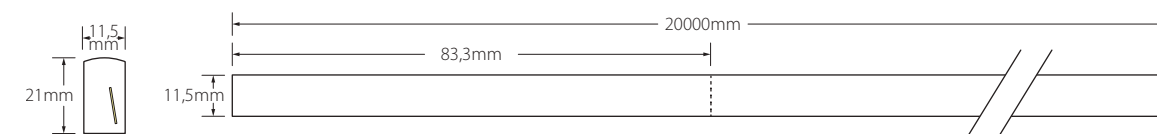

Underwater IP68

Sistema de Iluminación Lineal LED adecuado para aplicaciones tanto de interior como de exterior. Es sumergible y tiene un grado de protección IK08.
Linear LED Lighting System ideal for both indoor and outdoor applications.
It is submersible and features an IK08 degree of protection.

Wolf

Se amplía la gama de temperaturas de color y potencias. La mejora de los conectores IP68 permiten su instalación hasta 2 metros de profundidad, según el modelo. Descubre el modelo WL6 que tolera hasta 65°C o el modelo WL12-18-30 con temperatura de color regulable. Además, nuevos perfiles de superficie, empotrables y moldeables, así como nuevos accesorios de fijación.
We are expanding the range of colour temperatures and power levels. The improvement of the IP68 connectors affords installations at depths of up to 2 metres, depending on the model. Discover the WL6 model, which can withstand temperatures of up to 65°C, and the WL12-18-30 model, with an adjustable colour temperature. What's more, we have new surface, recess and flexible profiles, and new mounting accessories.

Wolf 6W/m - Monocolor	25	Wolf 12W/m - RGB	29
Wolf 12 W/m - Monocolor	26	Wolf 15W/m - RGBW	30
Wolf 12W/m - Double White	27	Accesorios Wolf	31
Wolf 12W/m - Dim to Warm	28		

Cougar