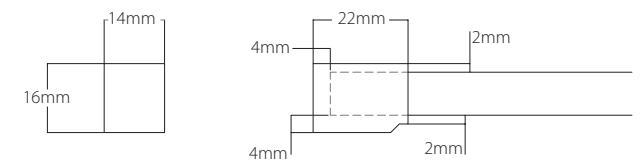

110201120
Tapa IP65
End cap IP65