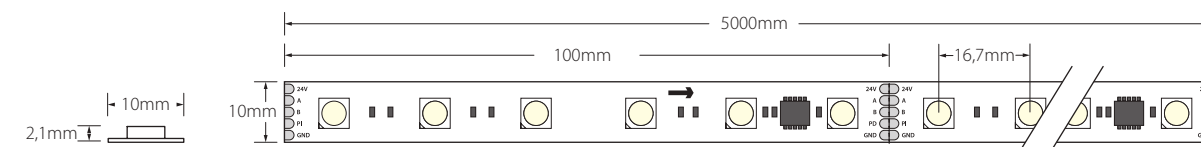

D-CY13-30

Otras temperaturas y colores a consultar.
Please, consult for other temperatures and colours.