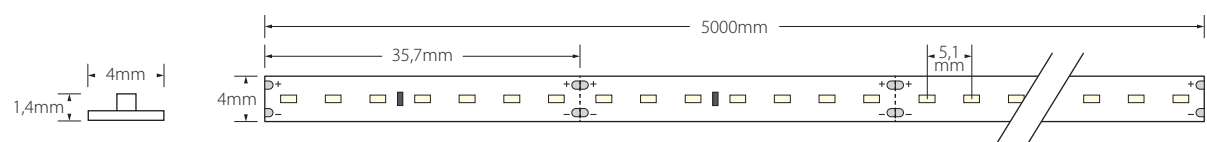

MI14,4

Mini LED 14,4W/m

IP20
14,4 W/m
CRI >90
R9 >60
3 MacAdam steps
5 Warranty Years
LED SMD 2110
196 LED/m

NEEDS PROFILE
120°
24V DC

MI14,4-23	● 2300K	1137 lm/m	79 lm/W
MI14,4-27	● 2700K	1166 lm/m	81 lm/W
MI14,4-30*	● 3000K	1195 lm/m	83 lm/W
MI14,4-40*	● 4000K	1267 lm/m	88 lm/W

* Productos del catálogo Iluminación Natural. Products from the Natural Lighting catalogue. Otras temperaturas y colores a consultar. Please, consult for other temperatures and colours.