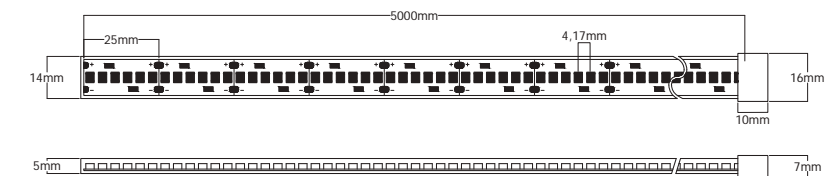

Rocxi Beach Castelldefels
by Saladie Lighting.
Photos by Alvaro Val de Santos