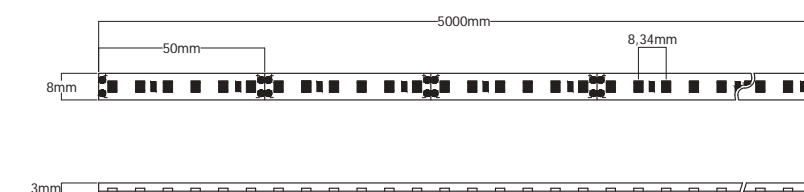

14,2
W/m

5
MacAdam
steps

LED SMD
2835

60
LED/m

100mm

5m

30m

Needs
Profile

24V
DC

NEW

BE14,2

Basic