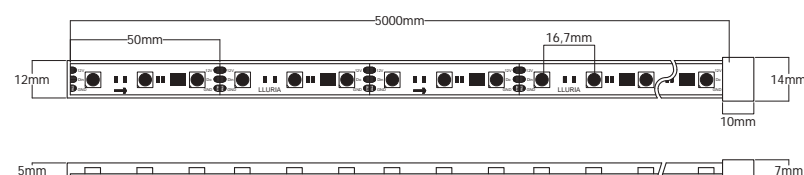

Waterproof IP67

Digital IP67

Sistema de Iluminación Lineal Digital IP67 con diferentes grados Kelvin y colores.

Digital Linear Lighting System IP67 with different Kelvin degrees and colors.

Posibilidad de otros voltajes
Other voltages are available

14,4 W/m	CRI > 80	3 MacAdam steps	LED SMD 5050	IC WS2811	60 LED/m
3 LED/px	20 px/m	50 mm	5 m	Needs Profile	12 V DC

D-LX14,4

Digital Luxel 2700K

D-LX14,4-27	● 2700K	910 lm/m	64 lm/W
D-LX14,4-40	○ 4000K	960 lm/m	67 lm/W

Waterproof IP67

D-LX14,4

Digital Luxel RGB

14,4 W/m	LED SMD 5050	IC WS2811	60 LED/m	3 LED/px	20 px/m
50 mm	5 m	3 n 1	Needs Profile	12 V DC	

D-LX14,4-RGB

Pura Brasa- Pineda de Mar
by Vié Il·luminació