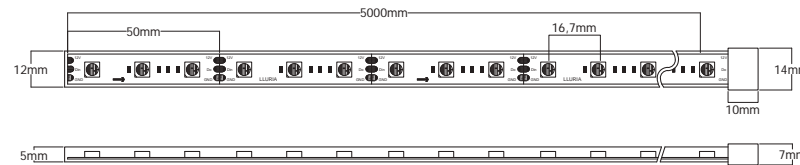

Waterproof IP67

14,4 W/m	LED SMD 5050	IC WS2811	60 LED/m	3 LED/px	20 px/m
50mm	5m	4 n 1	Needs Profile	12V DC	

D-LX14,4

Digital Luxel RGB + 2700K

D-LX14,4-RGB-27 RGB + 2700K