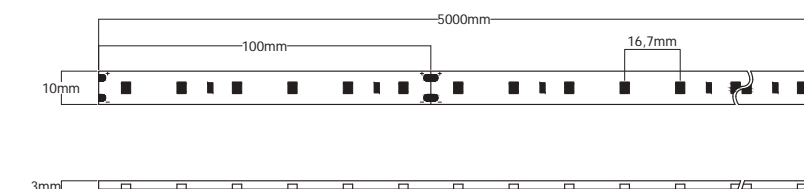

Protect IP54

Basic IP54

Sistema de Iluminación Lineal LED flexible de calidad para uso interior con protección de silicona y resistente a salpicaduras de agua. Amplia gama de potencias, temperaturas y colores. Garantía de 3 años.
Flexible Linear LED Lighting System for indoor with silicone protection and splash-proof water. Wide range of powers, temperatures and colors. 3 years warranty.

5
MacAdam
steps

3
Warranty
years

4,8
W/m

5
MacAdam
steps

LED SMD
2835

60
LED/m

100mm

5m

30m

24V
DC

NEW

BE4,8

Basic

BE4,8-27	● 2700K	385 lm/m	80 lm/W
BE4,8-30	● 3000K	395 lm/m	82 lm/W
BE4,8-40	● 4000K	400 lm/m	83 lm/W
BE4,8-60	● 6000K	430 lm/m	90 lm/W

Protect IP54

BE9,6

Basic

9,6
W/m

5
MacAdam
steps

LED SMD
2835

120
LED/m

50mm

5m

30m

Needs
Profile

24V
DC

NEW

BE9,6-27	● 2700K	765 lm/m	80 lm/W
BE9,6-30	● 3000K	780 lm/m	81 lm/W
BE9,6-40	● 4000K	795 lm/m	83 lm/W
BE9,6-60	● 6000K	860 lm/m	90 lm/W

14,2
W/m

5
MacAdam
steps

LED SMD
2835

60
LED/m

100mm

5m

30m

Needs
Profile

24V
DC

NEW

BE14,2

Basic

BE14,2-27	● 2700K	1287 lm/m	91 lm/W
BE14,2-30	● 3000K	1295 lm/m	92 lm/W
BE14,2-40	● 4000K	1404 lm/m	99 lm/W
BE14,2-60	● 6000K	1458 lm/m	103 lm/W