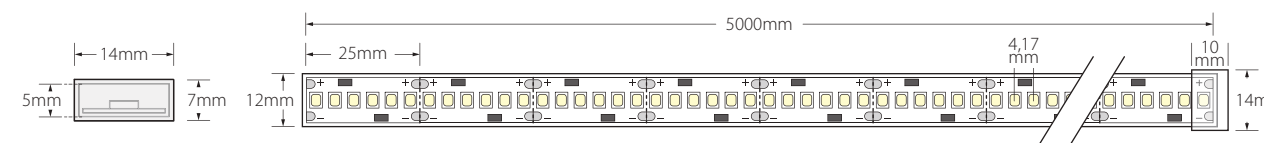

Anser Estanca

Nuevo modelo basado en la tecnología COB IP67 que elimina los puntos visibles y amplía el ángulo de apertura de luz. A new model with COB IP67 technology that conceals the visible points and expands the light beam angle.