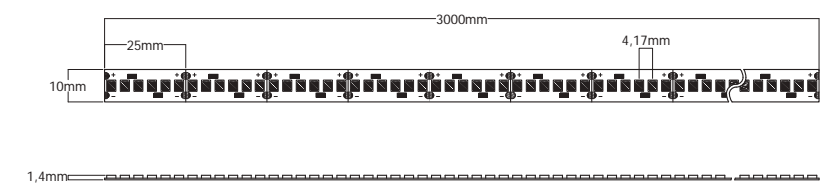

Nature IP20

14,2 W/m
Rf > 95
Rg ≥ 100
CRI > 98
R9 > 90
3 MacAdam steps
LED SMD 2835
60 LED/m
100 mm
5 m
30 m
Needs Profile
24 V DC
NEW

NA14,2

Nature

NA14,2-30	○ 3000K	940 lm/m	66 lm/W
NA14,2-40	○ 4000K	1020 lm/m	72 lm/W

Nature IP20

38 W/m
Rf > 95
Rg ≥ 100
CRI > 98
R9 > 90
3 MacAdam steps
LED SMD 2835
240 LED/m
25 mm
5 m
30 m
Needs Profile
24 V DC
NEW

NA38

Nature

NA38-30	○ 3000K	3000 lm/m	79 lm/W
NA38-40	○ 4000K	3200 lm/m	84 lm/W

28,8 W/m
Rf > 95
Rg ≥ 100
CRI > 98
R9 > 90
3 MacAdam steps
LED SMD 2835
120 LED/m
50 mm
5 m
30 m
Needs Profile
24 V DC
NEW

NA28,8

Nature

NA28,8-30	○ 3000K	2050 lm/m	71 lm/W
NA28,8-40	○ 4000K	2200 lm/m	76 lm/W

19,2 W/m
Rf > 95
Rg ≥ 100
CRI > 98
R9 > 90
3 MacAdam steps
LED SMD 2835
60 LED/m 2400K
60 LED/m 6000K
100 mm
5 m
30 m
Needs Profile
24 V DC
NEW

NA19,2

Nature Double White
2400K + 6000K

NA19,2-24-60	● 2400K + ● 6000K	710+720 lm/m	74+75 lm/W