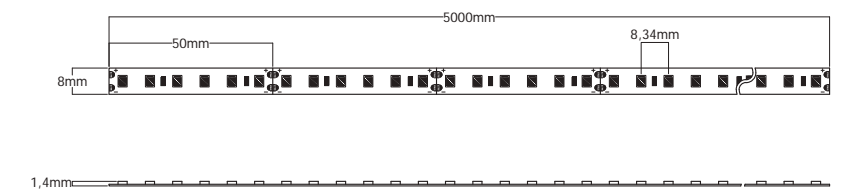

M09,6

Moon

9,6 W/m CRI > 80 R9 > 10 3 MacAdam steps LED SMD 2835

120 LED/m 50mm 5m 30m Needs Profile 24V DC NEW

M09,6-23	● 2300K	865 lm/m	90 lm/W
M09,6-27	● 2700K	895 lm/m	93 lm/W
M09,6-30	● 3000K	905 lm/m	94 lm/W
M09,6-40	○ 4000K	935 lm/m	97 lm/W
M09,6-60	● 6000K	1010 lm/m	105 lm/W