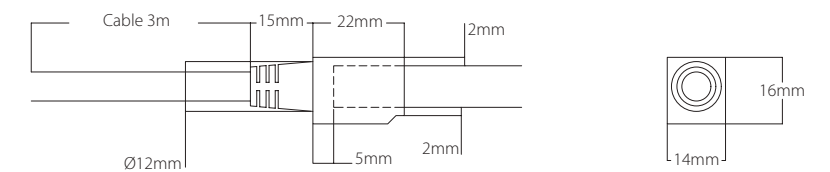

Water Resistant IP65

Accesorios Accessories

111201121	Conector IP65 de salida frontal con cable de 3m Front output connector IP65, wire lenght 3m
111201122	Conector IP65 de salida inferior con cable de 3m Bottom output connector IP65, wire lenght 3m
111201123	Conector IP65 de salida lateral derecha con cable de 3m Right output connector IP65, wire lenght 3m
111201124	Conector IP65 de salida lateral izquierda con cable de 3m Left output connector IP65, wire lenght 3m
110201120	Tapa IP65 End cap IP65
LY-PF	1m perfil aluminio, modelo Lynx 1m aluminum profile, Lynx model
LY-PF05	5cm perfil aluminio, modelo Lynx 5cm aluminum profile, Lynx model

111201121
Conector IP65 de salida frontal con cable de 3m
Front output connector IP65, cable lenght 3m