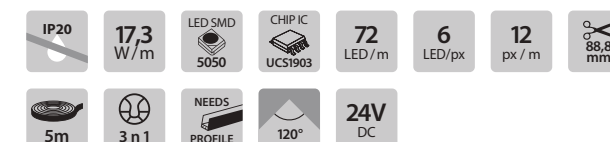

D-TT17,3

Digital Titan 17,3W/m RGB

D-TT17,3-RGB