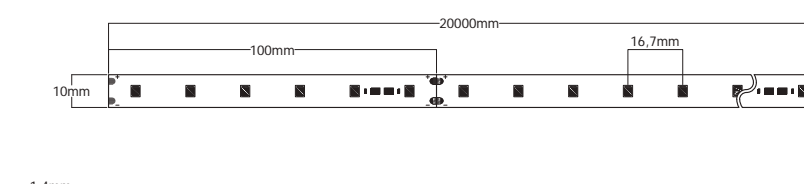

Flexible Linear LED lighting system for indoor use. **20 meters fed from a single end** without light intensity drop. Uniform light emission over its total length. 5 years warranty.

KA7

Kasiopea

KA7-30	○ 3000K	630 lm/m	90 lm/W
KA7-40	○ 4000K	665 lm/m	95 lm/W