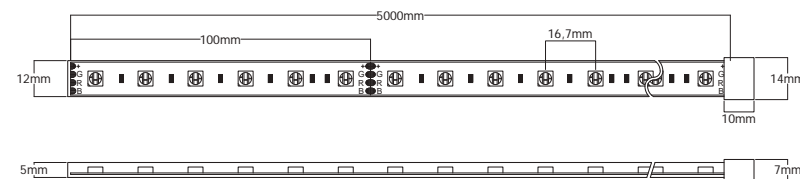

Waterproof IP67

7,2 W/m		LED SMD 5050	30 LED/m		167 mm
			24 V DC		

LX7,2

Luxel RGB

Waterproof IP67

19,2 W/m		LED SMD 5050	60 LED/m		100 mm	
		Needs Profile	24 V DC	NEW		

LX19,2

Luxel RGB+2700K

Sallés Hotel & Spa Mas Tapiolas -
Girona by Espais d'Il·luminació

14,4 W/m		LED SMD 5050	60 LED/m		100 mm
			Needs Profile	24 V DC	

LX14,4

Luxel RGB