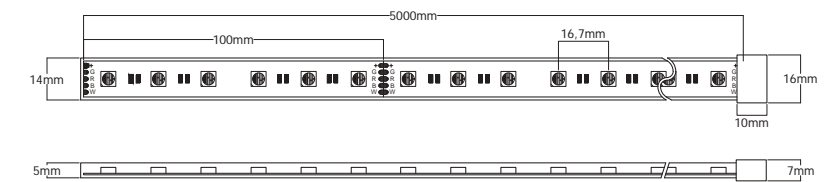

Waterproof IP67

7,2 W/m		LED SMD 5050	30 LED/m		167 mm
			24 V DC		

LX7,2

Luxel RGB

Waterproof IP67

19,2 W/m		LED SMD 5050	60 LED/m		100 mm	
		Needs Profile	24 V DC	NEW		

LX19,2

Luxel RGB+2700K

Sallés Hotel & Spa Mas Tapiolas -
Girona by Espais d'Il·luminació

14,4 W/m		LED SMD 5050	60 LED/m		100 mm
			Needs Profile	24 V DC	

LX14,4

Luxel RGB