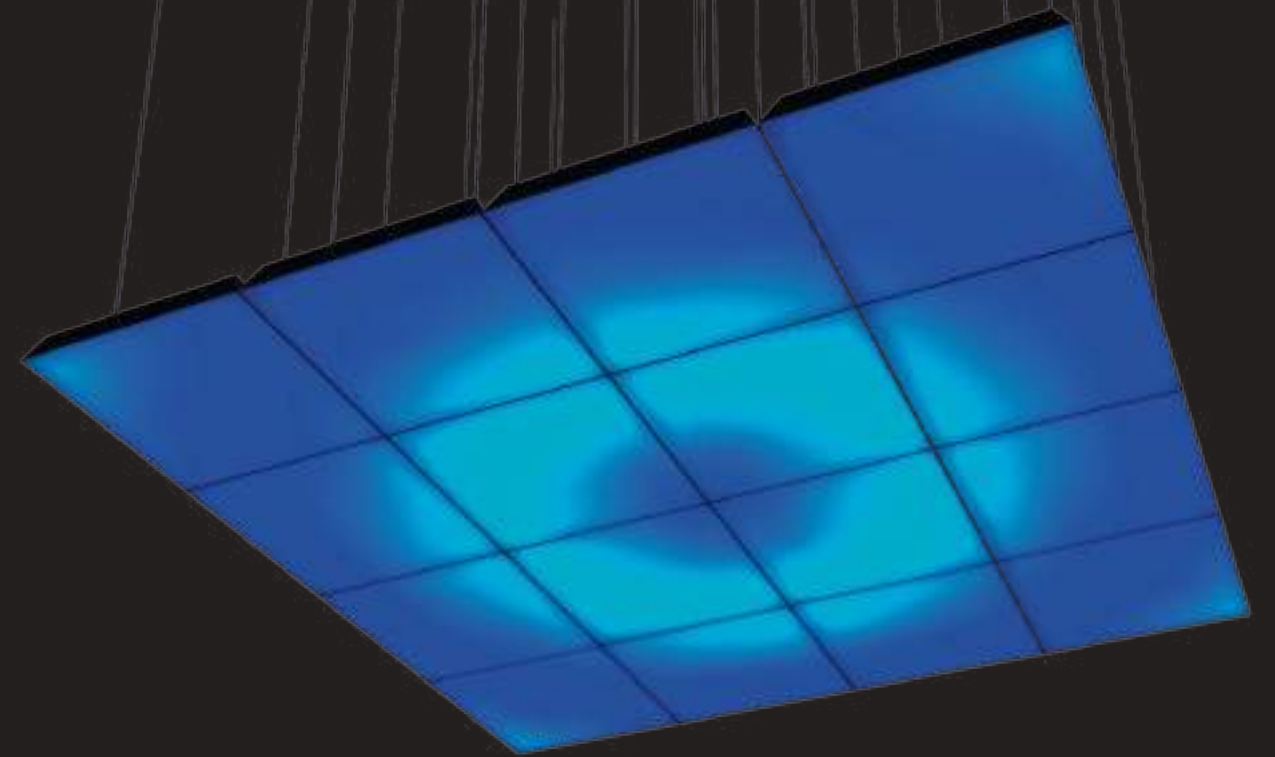

Tesella

TES-D-TT14,4	72W	Panel con LED digital RGB, 60x60 Panel with RGB digital LED, 60x60
TES-D-TT14,4-T	72W	Panel de superficie con LED digital RGB, 60x60 Surface panel with RGB digital LED, 60x60
TES-D-TT14,4-S	72W	Panel para suspensión con LED digital RGB, 60x60 Pendant panel with RGB digital LED, 60x60
TES-D-MO14,4	72W	Panel con LED digital blanco 2700K, 60x60 Panel with white digital LED 2700K, 60x60
TES-D-MO14,4-T	72W	Panel de superficie con LED digital blanco 2700K, 60x60 Surface panel with white digital LED 2700K, 60x60
TES-D-MO14,4-S	72W	Panel para suspensión con LED digital blanco 2700K, 60x60 Pendant panel with white digital LED 2700K, 60x60