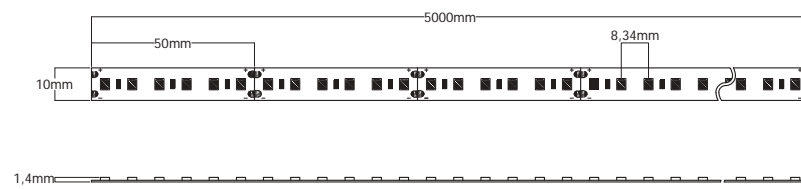

Nature IP20

14,2 W/m
Rf > 95
Rg ≥ 100
CRI > 98
R9 > 90
3 MacAdam steps
LED SMD 2835
60 LED/m
100 mm
5 m
30 m
Needs Profile
24 V DC
NEW

NA14,2

Nature

NA14,2-30	○ 3000K	940 lm/m	66 lm/W
NA14,2-40	○ 4000K	1020 lm/m	72 lm/W

Nature IP20

38 W/m
Rf > 95
Rg ≥ 100
CRI > 98
R9 > 90
3 MacAdam steps
LED SMD 2835
240 LED/m
25 mm
5 m
30 m
Needs Profile
24 V DC
NEW

NA38

Nature

NA38-30	○ 3000K	3000 lm/m	79 lm/W
NA38-40	○ 4000K	3200 lm/m	84 lm/W

28,8 W/m
Rf > 95
Rg ≥ 100
CRI > 98
R9 > 90
3 MacAdam steps
LED SMD 2835
120 LED/m
50 mm
5 m
30 m
Needs Profile
24 V DC
NEW

NA28,8

Nature

NA28,8-30	○ 3000K	2050 lm/m	71 lm/W
NA28,8-40	○ 4000K	2200 lm/m	76 lm/W

19,2 W/m
Rf > 95
Rg ≥ 100
CRI > 98
R9 > 90
3 MacAdam steps
LED SMD 2835
60 LED/m 2400K
60 LED/m 6000K
100 mm
5 m
30 m
Needs Profile
24 V DC
NEW

NA19,2

Nature Double White
2400K + 6000K

NA19,2-24-60	● 2400K + ● 6000K	710+720 lm/m	74+75 lm/W