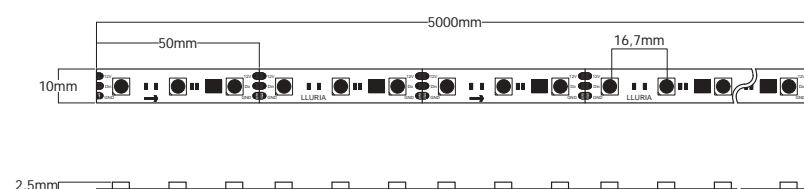

Inside IP20

Digital IP20

Sistema de Iluminación Lineal Digital IP20 con diferentes grados Kelvin y colores.

Digital Linear Lighting System IP20 with different Kelvin degrees and colors.

Posibilidad de otros voltajes
Other voltages are available

14,4 W/m	CRI > 80	3 MacAdam steps	LED SMD 5050	IC WS2811	60 LED/m
3 LED/px	20 px/m	50 mm	5 m	Needs Profile	12 V DC

D-MO14,4

Digital Moon

D-MO14,4-27	● 2700K	1070 lm/m	75 lm/W
D-MO14,4-40	○ 4000K	1100 lm/m	77 lm/W