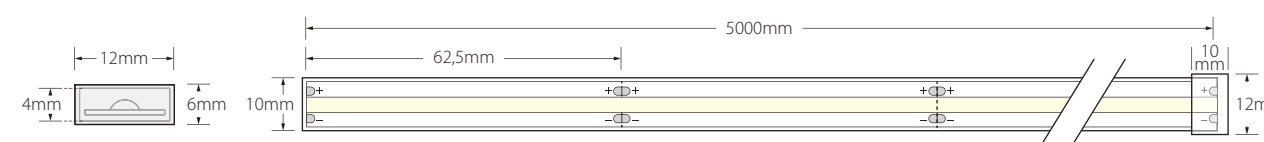

Luxel	23
Anser Estanca (COB)	23