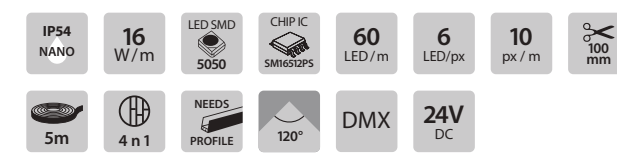

D-AP16

Digital DMX 16W/m RGB + 2700K