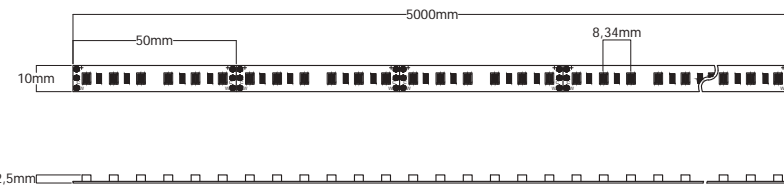

Inside IP20

19,2 W/m		LED SMD 3527	120 LED/m		50mm
			Needs Profile	24V DC	

TT19,2

Titan Double White
2400K + 6000K

19,2 W/m		LED SMD 5050	60 LED/m		100mm
			Needs Profile	24V DC	

TT19,2

Titan Perfect White
R+A+2700K+5500K

Inside IP20

23 W/m	7 Warranty Years	LED SMD 5050	96 LED/m			5m
		Needs Profile	24V DC	NEW		

TT23

Titan RGB

23 W/m	CRI > 90	7 Warranty Years	LED SMD 3535+2216	96 LED/m RGB 3535	96 LED/m 2300K 2216	96 LED/m 6000K 2216
			Needs Profile	24V DC	NEW	

TT23

Titan RGB Double White
RGB+2300K+6000K