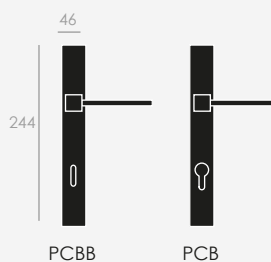

PLACA
RECTANGULAR
RECTANGULAR
BACKPLATE