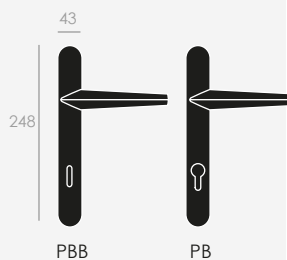

PLACA OVAL
OVAL
BACKPLATE