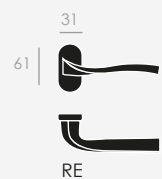

*Forged brass
satin chrome finish*

CR 15

CS 15

NS

MR

ROSETA
ROSE

R8

ROSETA
ESTRECHA
NARROW
ROSE