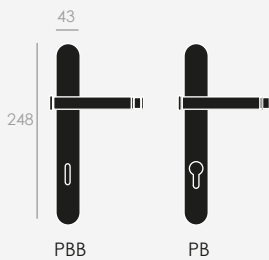

PLACA OVAL
OVAL
BACKPLATE

PLACA PG
PG BACKPLATE