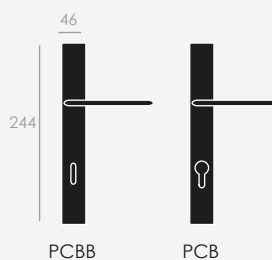

PLACA
RECTANGULAR
RECTANGULAR
BACKPLATE