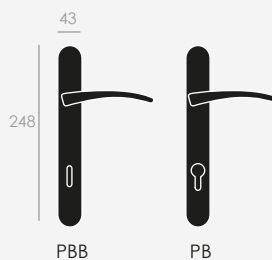

NS

ROSETA
ROSE

ROSETA
ESTRECHA
NARROW
ROSE

BOCALLAVE
ESCUTCHEON

CONDENA
WC SET

GRISÁN
WINDOW
HANDLE

PLACA OVAL
OVAL
BACKPLATE

ETHEREAL MOVEMENT THAT INVITES THE TOUCH