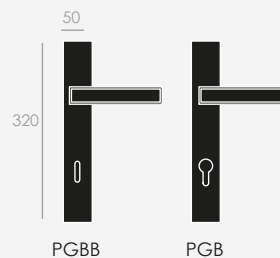

ROSETA
ESTRECHA
NARROW
ROSE

BOCALLAVE
ESCUTCHEON

CONDENA
WC SET

GRISÁN
WINDOW
HANDLE

MANILLÓN
PULL HANDLE

PLACA PC2
PC2
BACKPLATE

PLACA PG
PG BACKPLATE

BALANCE TURNED INTO SHAPE