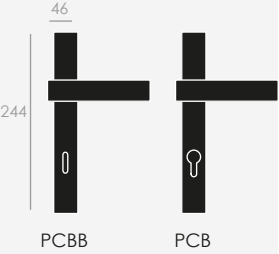

PLACA
RECTANGULAR
RECTANGULAR
BACKPLATE