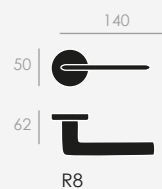

*Forged brass
satin chrome finish*

LP

NS

LS

BK 

CR 

CS 

ROSETA
ROSE