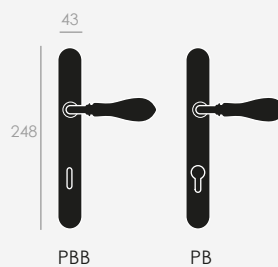

ROSETA
ROSE

ROSETA
ESTRECHA
NARROW
ROSE

BOCALLAVE
ESCUTCHEON

CONDENA
WC SET

GRISÁN
WINDOW
HANDLE

PLACA OVAL
OVAL
BACKPLATE

A CLASSIC THAT COMES OUT OF TIME AND FASHION

*UN CLÁSICO QUE TRASCIENDE
TIEMPOS Y MODAS*