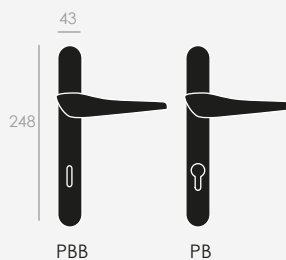

PLACA OVAL
OVAL
BACKPLATE