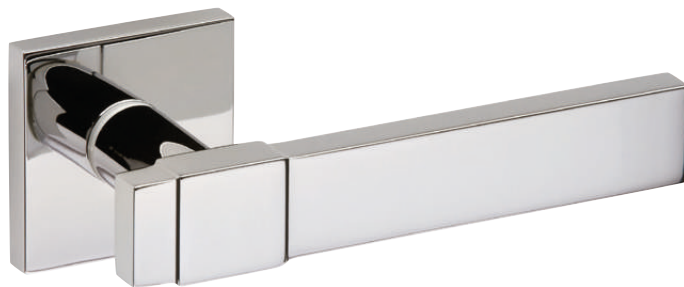

*Forged brass
polished nickel finish*

R2C LP

R8C LP

R2C NB

R8C NB

ROSETA
ROSE

ROSETA
ESTRECHA
NARROW
ROSE

BOCALLAVE
ESCUTCHEON