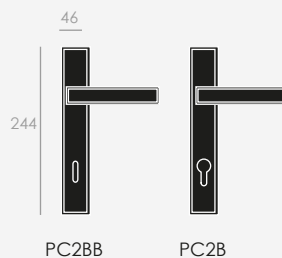

ROSETA
ESTRECHA
NARROW
ROSE

BOCALLAVE
ESCUTCHEON

CONDENA
WC SET

GRISÁN
WINDOW
HANDLE

MANILLÓN
PULL HANDLE

PLACA PC2
PC2
BACKPLATE

PLACA PG
PG BACKPLATE

BALANCE TURNED INTO SHAPE