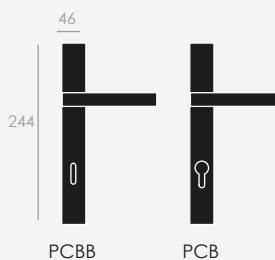

IX 15

ROSETA
ROSE

ROSETA
ESTRECHA
NARROW
ROSE

BOCALLAVE
ESCUTCHEON

CONDENA
WC SET

GRISÁN
WINDOW
HANDLE

PLACA
RECTANGULAR
RECTANGULAR
BACKPLATE

BOLD LINES THAT COMBINE STRENGTH AND SERENITY