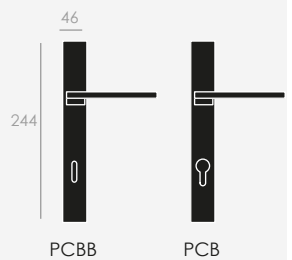

PLACA
RECTANGULAR
RECTANGULAR
BACKPLATE