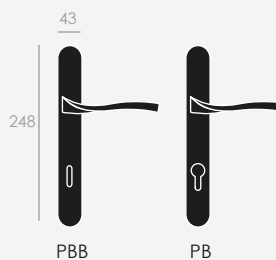

ROSETA
ROSE

R8

ROSETA
ESTRECHA
NARROW
ROSE

RE

BOCALLAVE
ESCUTCHEON

R8BB

R8B

CONDENA
WC SET

R8CD

GRISÁN
WINDOW
HANDLE

G

PLACA OVAL
OVAL
BACKPLATE

PBB

PB