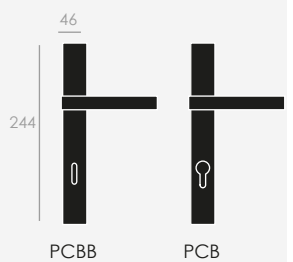

BOCALLAVE
ESCUTCHEON

CONDENA
WC SET

GRISÁN
WINDOW
HANDLE

PLACA
RECTANGULAR
RECTANGULAR
BACKPLATE

MANILLAS CLÁSICAS / CLASSIC DOOR HANDLES

ATELIER

D O O R • H A N D L E

ELEGANCE OF 19TH CENTURY CONOID MODERNITY