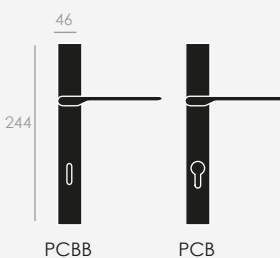

PLACA
RECTANGULAR
RECTANGULAR
BACKPLATE