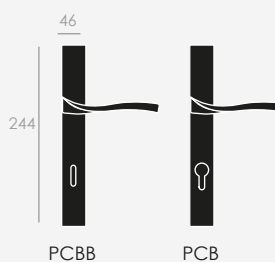

PLACA
RECTANGULAR
RECTANGULAR
BACKPLATE