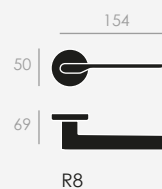

*Forged brass
satin chrome finish*

CR 15

CS 15

GT

ROSETA
ROSE

ROSETA
ESTRECHA
NARROW
ROSE

BOCALLAVE
ESCUTCHEON

CONDENA
WC SET