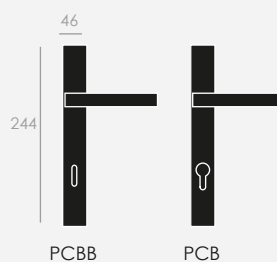

PLACA
RECTANGULAR
RECTANGULAR
BACKPLATE