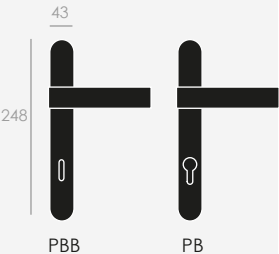

PLACA OVAL
OVAL
BACKPLATE