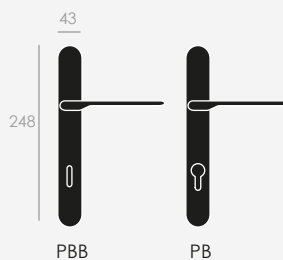

ROSETA
ESTRECHA
NARROW
ROSE

BOCALLAVE
ESCUTCHEON

CONDENA
WC SET

GRISÁN
WINDOW
HANDLE

PLACA OVAL
OVAL
BACKPLATE