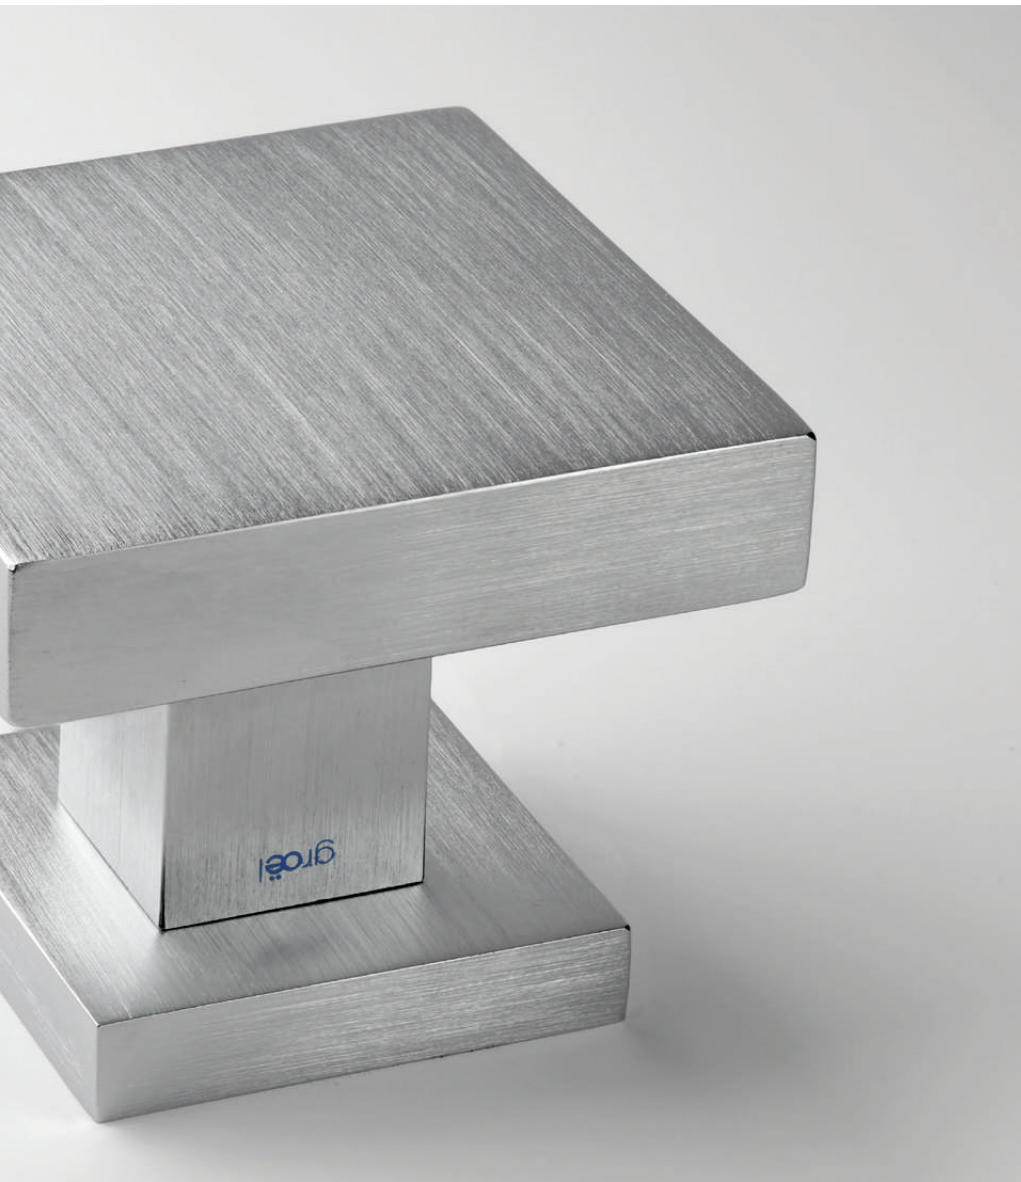

CUADRO 317

Latón estampado
acabado en cromo satinado

Forged brass
satin chrome finish

IX

BK

POMO
DOOR KNOB